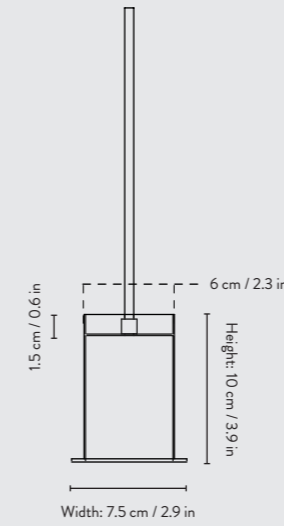

SOCKET PENDANT HIGH - BRASS

Item no:	5107	Recommended retail price:	
Info:	Brass plated metal	DKK	699.00
	with 3 m light grey	SEK	880.00
	fabric cord and	NOK	959.00
	light grey canopy	EUR	94.00
Weight:	0.6 kg	GBP	85.00

SOCKET PENDANT HIGH - BLACK

Item no:	5109	Recommended retail price:	
Info:	Brass plated metal	DKK	699.00
	with 3 m black	SEK	880.00
	fabric cord and	NOK	959.00
	black canopy	EUR	94.00
Weight:	0.6 kg	GBP	85.00

SOCKET PENDANT HIGH - LIGHT GREY

Item no:	5111	Recommended retail price:	
Info:	Brass plated metal	DKK	699.00
	with 3 m light grey	SEK	880.00
	fabric cord and	NOK	959.00
	light grey canopy	EUR	94.00
Weight:	0.6 kg	GBP	85.00

SOCKET PENDANT HIGH - ROSE

Item no:	5113	Recommended retail price:	
Info:	Brass plated metal	DKK	699.00
	with 3 m rose	SEK	880.00
	fabric cord and	NOK	959.00
	rose canopy	EUR	94.00
Weight:	0.6 kg	GBP	85.00

SOCKET PENDANT HIGH - DUSTY BLUE

Item no:	5115	Recommended retail price:	
Info:	Brass plated metal	DKK	699.00
	with 3 m dusty blue	SEK	880.00
	fabric cord and	NOK	959.00
	dusty blue canopy	EUR	94.00
Weight:	0.6 kg	GBP	85.00

SOCKET PENDANT HIGH - DARK BLUE

Item no:	5117	Recommended retail price:	
Info:	Brass plated metal	DKK	699.00
	with 3 m dark blue	SEK	880.00
	fabric cord and	NOK	959.00
	dark blue canopy	EUR	94.00
Weight:	0.6 kg	GBP	85.00

SOCKET PENDANT LOW