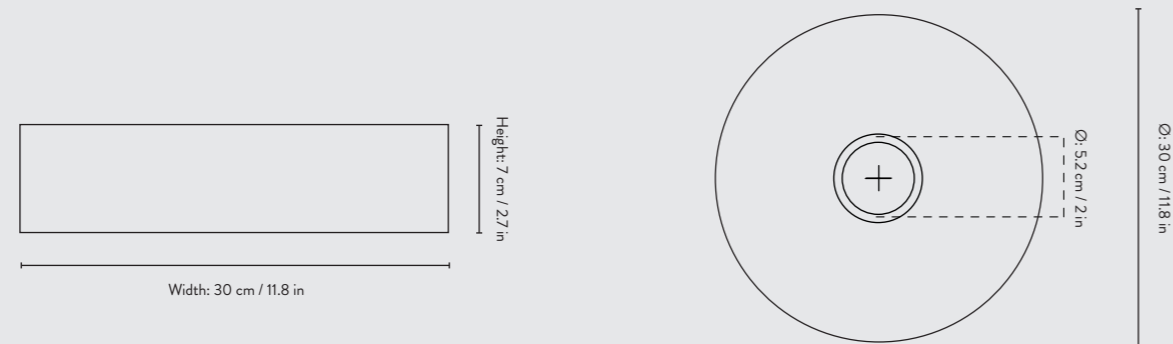

**CONE SHADE
LIGHT GREY**

Item no: 5118
Weight: 0.4 kg

Recommended retail price:
DKK 799.00
SEK 1,000.00
NOK 1,099.00
EUR 109.00
GBP 99.00

**CONE SHADE
DARK BLUE**

Item no: 5119
Weight: 0.4 kg

Recommended retail price:
DKK 799.00
SEK 1,000.00
NOK 1,099.00
EUR 109.00
GBP 99.00