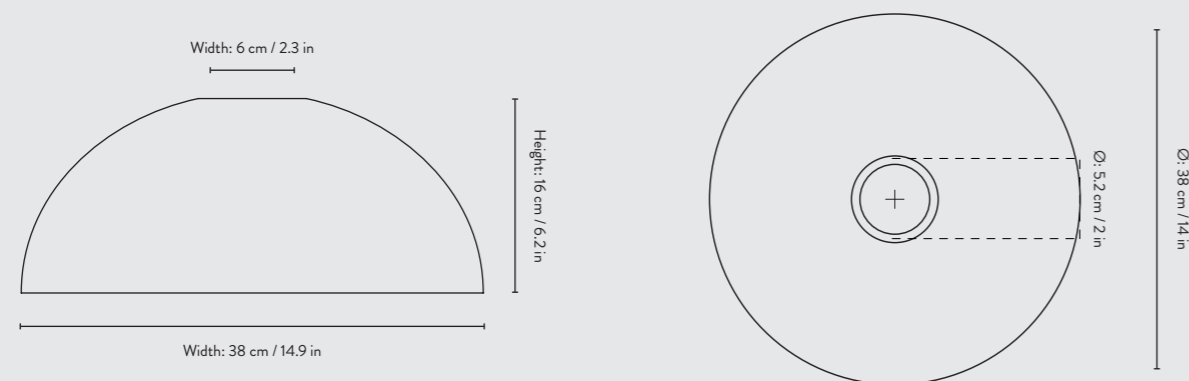

**RECORD SHADE
DUSTY BLUE**

Item no: 5125
Weight: 0.8 kg

Recommended retail price:
DKK 999.00
SEK 1,250.00
NOK 1,349.00
EUR 135.00
GBP 122.00

**RECORD SHADE
BLACK**

Item no: 5124
Weight: 0.8 kg

Recommended retail price:
DKK 999.00
SEK 1,250.00
NOK 1,349.00
EUR 135.00
GBP 122.00