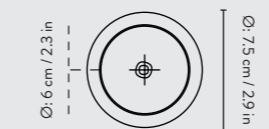

**DISC SHADE
LIGHT GREY**

SOCKET PENDANT HIGH