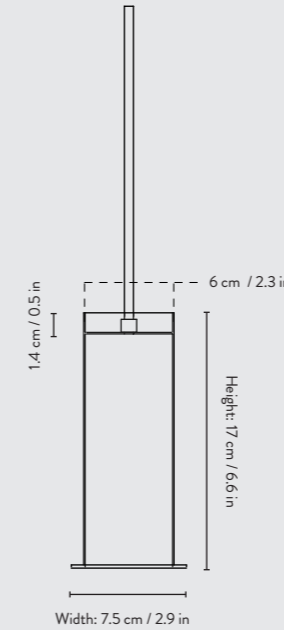

SOCKET PENDANT HIGH