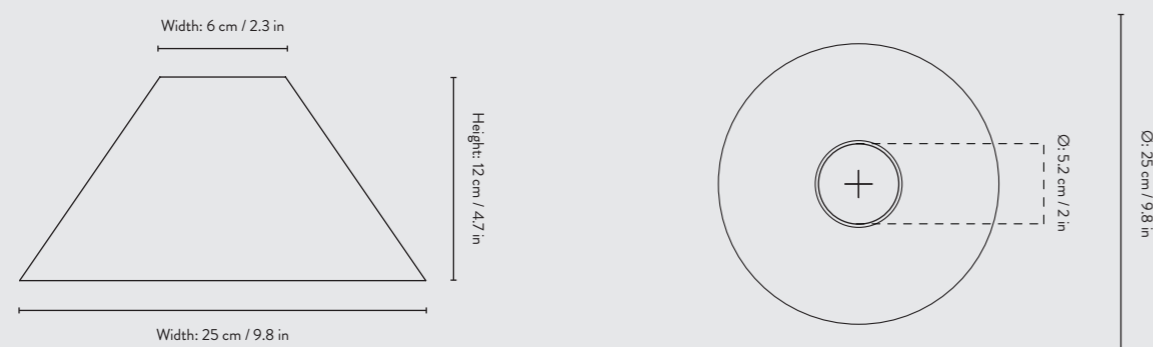

**HOOP SHADE
DUSTY BLUE**

Item no: 5120
Weight: 0.3 kg

Recommended retail price:
DKK 599.00
SEK 750.00
NOK 799.00
EUR 82.00
GBP 74.00

**HOOP SHADE
BLACK**

Item no: 5121
Weight: 0.3 kg

Recommended retail price:
DKK 599.00
SEK 750.00
NOK 799.00
EUR 82.00
GBP 74.00