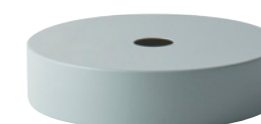

**RECORD SHADE
DUSTY BLUE**

Item no: 5125
Weight: 0.8 kg

Recommended retail price:
DKK 999.00
SEK 1,250.00
NOK 1,349.00
EUR 135.00
GBP 122.00

Item no: 5124
Weight: 0.8 kg