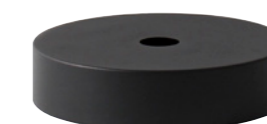

**RECORD SHADE
DUSTY BLUE**

Item no: 5125
Weight: 0.8 kg

Recommended retail price:
DKK 999.00
SEK 1,250.00
NOK 1,349.00
EUR 135.00
GBP 122.00

**RECORD SHADE
BLACK**

Item no: 5124
Weight: 0.8 kg

Recommended retail price:
DKK 999.00
SEK 1,250.00
NOK 1,349.00
EUR 135.00
GBP 122.00