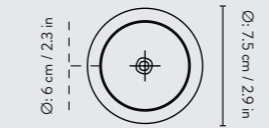

SOCKET PENDANT LOW